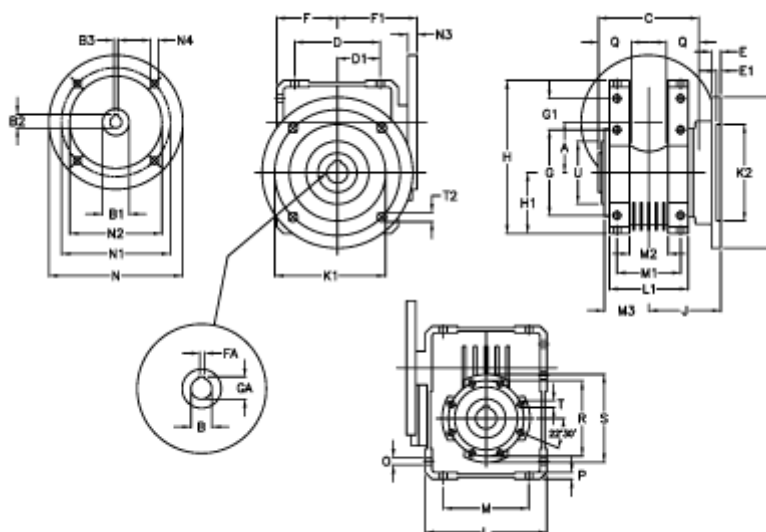

Article number: 392208604653636

Description: Worm Gear with Torque Limiter  
W86 L2-UFC-46-P90 B14

## Measures

A = 86.90	E = 15	H = 245.5	M = 144	N4 = 8,5	U = 110
B = 35	E1 = 6	H1 = 100.0	M1 = 101	O = 11.5	
B1 E7 = 24	F = 100	J = 110.5	M2 = 57	P = 11	
B2 = 27.3	F1 = 128	K = 210	M3 = 64.5	Q = 45	
B3 H9 = 8	FA = 10	K1 = 176	N = 140	R = 130	
C = 140	G = 144	K2 = 152	N1 = 115	S = 150	
D = 144.0	G1 = 45.5	L = 200	N2 = 95	T = M10x18	
D1 = 72.0	GA = 38.3	L1 = 125	N3 = 7.5	T2 = 12.5	